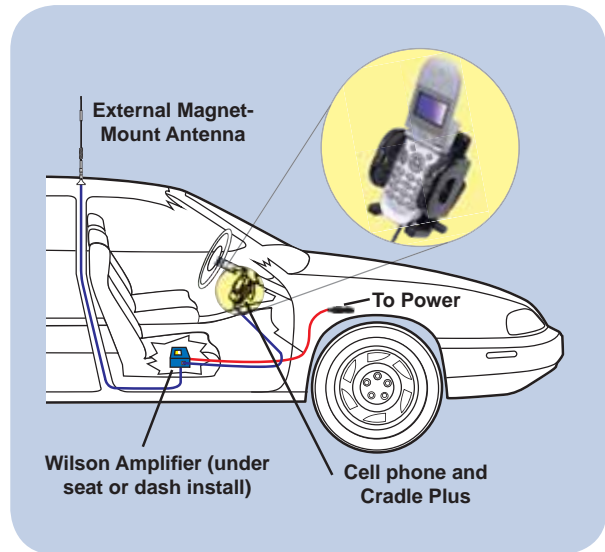

The Wilson Cell Phone Cradle Plus is available on its own (Part #301146) or in complete kits with Wilson's Dual-Band Mobile Wireless Amplifier (Part #801213) or SignalBoost Amplifier (Part #811214).

The cradle comes with three mounting brackets: