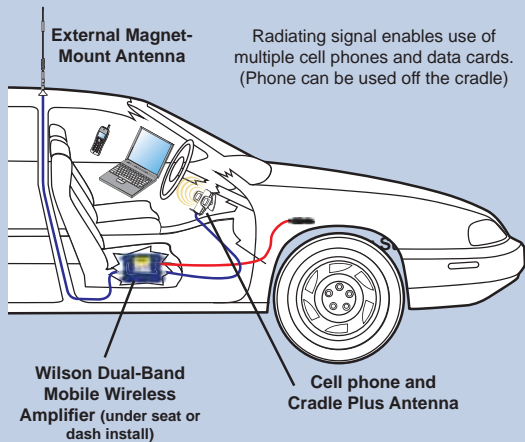

Multiple Users

Mobile Wireless Amplifier Kit - Part # 801213